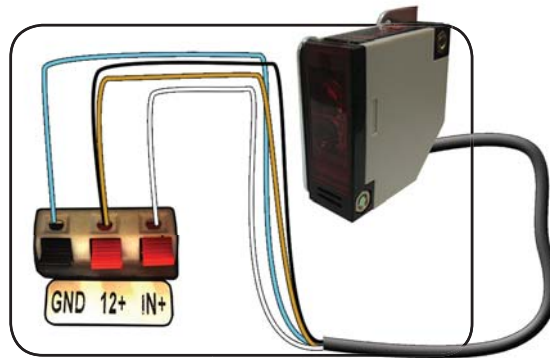

PRODUCT MANUAL

Scream Box & Mega Scream Box

FRIGHT PROPS
WWW.FRIGHTPROPS.COM

Product Specifications

Features:

- USB Memory Stick upload: If you are going to be using only a few small audio files you can put them on a USB memory stick and it will read them into the limited internal memory. You can then remove the USB stick.
- SD Memory Card: Place all audio files onto an SD card and insert into Scream Box. SD card must be left in the Scream Box.
- Note: USB Stick and SD Memory Card are not included with the Scream Box. You will need one or the other in order to use your own audio.
- No tools or software needed.
- Will not "forget" program when powered down.
- Storage medium: Built-in SPI Flash/ SD card.
- Internal flash supports 5-30 minutes of sound. Maximum SD card size is 2 Gig.
- Supports MP3 format files .
- Supports two modes: All loop one by one and single loop.
- Built-in power amplifier to ensure loud and clear sound.
- Comes with appropriate power supply.
- **MEGA SCREAM BOX ONLY:** Use any of our triggers: Step-mat, Motion Sensor, Hand Trigger, Beam Sensor, Wireless Trigger, etc... (Standard Scream Box comes with built-in PIR motion sensor and cannot use external sensors)

KEY B: Hold down KEY B for 3 seconds to enter "Single Play" mode. In this mode the same file will be played each time the Scream Box is activated.

KEY C & L: Used for adjusting volume. Holding down KEY C for 3 seconds with a USB flash drive inserted will copy the files to internal memory. The LED indicator will flash until the copy is completed. Remove USB flash drive when done. All files in the root of the SD card will be copied.

For the best audio quality, the use of an SD card is recommended.

Common Wiring Diagrams (MEGA SCREAM BOX ONLY):

PIR

Beam Sensor

Wireless Trigger

Step Mat

ATTENTION!

Audio Not Playing?