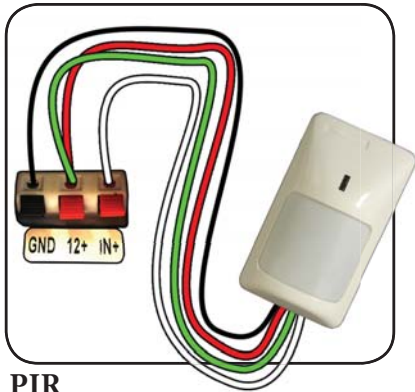

PRODUCT MANUAL

Scream Box & Mega Scream Box

FRIGHT PROPS
WWW.FRIGHTPROPS.COM

Product Specifications

Features:

- USB Memory Stick upload: If you are going to be using only a few small audio files you can put them on a USB memory stick and it will read them into the limited internal memory. You can then remove the USB stick.
- SD Memory Card: Place all audio files onto an SD card and insert into Scream Box. SD card must be left in the Scream Box.
- Note: USB Stick and SD Memory Card are not included with the Scream Box. You will need one or the other in order to use your own audio.
- No tools or software needed.
- Will not "forget" program when powered down.
- Storage medium: Built-in SPI Flash/ SD card.
- Internal flash supports 5-30 minutes of sound. Maximum SD card size is 2 Gig.
- Supports MP3 format files .
- Supports two modes: All loop one by one and single loop.
- Built-in power amplifier to ensure loud and clear sound.
- Comes with appropriate power supply.
- **MEGA SCREAM BOX ONLY:** Use any of our triggers: Step-mat, Motion Sensor, Hand Trigger, Beam Sensor, Wireless Trigger, etc... (Standard Scream Box comes with built-in PIR motion sensor and cannot use external sensors)

KEY B: Hold down KEY B for 3 seconds to enter "Single Play" mode. In this mode the same file will be played each time the Scream Box is activated.

KEY C & L: Used for adjusting volume. Holding down KEY C for 3 seconds with a USB flash drive inserted will copy the files to internal memory. The LED indicator will flash until the copy is completed. Remove USB flash drive when done. All files in the root of the SD card will be copied.

For the best audio quality, the use of an SD card is recommended.

Common Wiring Diagrams (MEGA SCREAM BOX ONLY):

PIR

Beam Sensor

Wireless Trigger

Step Mat

ATTENTION!

Audio Not Playing?