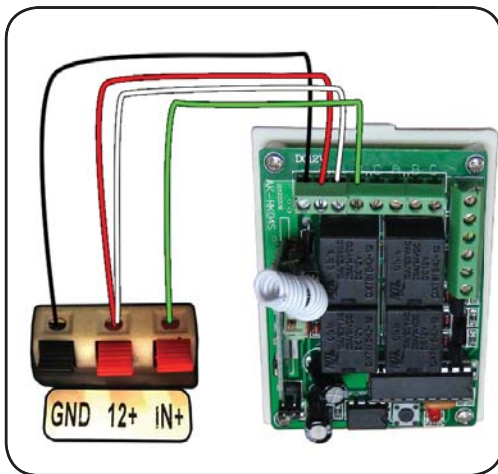

PRODUCT MANUAL

Scream Box & Mega Scream Box

FRIGHT PROPS
WWW.FRIGHTPROPS.COM

Product Specifications

Features:

- USB Memory Stick upload: If you are going to be using only a few small audio files you can put them on a USB memory stick and it will read them into the limited internal memory. You can then remove the USB stick.
- SD Memory Card: Place all audio files onto an SD card and insert into Scream Box. SD card must be left in the Scream Box.
- Note: USB Stick and SD Memory Card are not included with the Scream Box. You will need one or the other in order to use your own audio.
- No tools or software needed.
- Will not "forget" program when powered down.
- Storage medium: Built-in SPI Flash/ SD card.
- Internal flash supports 5-30 minutes of sound. Maximum SD card size is 2 Gig.
- Supports MP3 format files .
- Supports two modes: All loop one by one and single loop.
- Built-in power amplifier to ensure loud and clear sound.
- Comes with appropriate power supply.
- **MEGA SCREAM BOX ONLY:** Use any of our triggers: Step-mat, Motion Sensor, Hand Trigger, Beam Sensor, Wireless Trigger, etc... (Standard Scream Box comes with built-in PIR motion sensor and cannot use external sensors)

For the best audio quality, the use of an SD card is recommended.

Common Wiring Diagrams (MEGA SCREAM BOX ONLY):

PIR

Beam Sensor

Wireless Trigger

Step Mat

ATTENTION!

Audio Not Playing?

Make sure your file names are under 5 characters long. So, instead of ScaryScreamNumber1.mp3 try 1.mp3. Also, remember that the Mega Scream Box only plays .mp3 files. Make sure your file is in the correct format! Maximum SD card size is 2 GIGs!