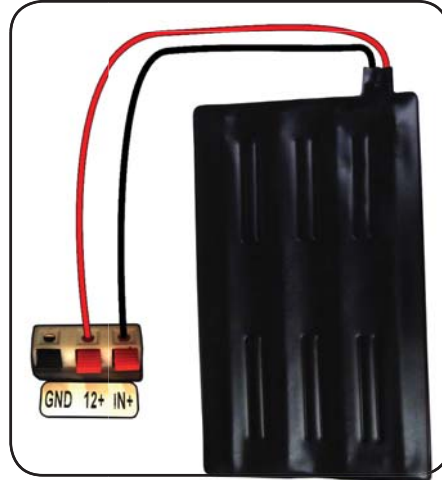

PRODUCT MANUAL

Scream Box & Mega Scream Box

FRIGHT PROPS
WWW.FRIGHTPROPS.COM

Product Specifications

Features:

- USB Memory Stick upload: If you are going to be using only a few small audio files you can put them on a USB memory stick and it will read them into the limited internal memory. You can then remove the USB stick.
- SD Memory Card: Place all audio files onto an SD card and insert into Scream Box. SD card must be left in the Scream Box.
- Note: USB Stick and SD Memory Card are not included with the Scream Box. You will need one or the other in order to use your own audio.
- No tools or software needed.
- Will not "forget" program when powered down.
- Storage medium: Built-in SPI Flash/ SD card.
- Internal flash supports 5-30 minutes of sound. Maximum SD card size is 2 Gig.
- Supports MP3 format files .
- Supports two modes: All loop one by one and single loop.
- Built-in power amplifier to ensure loud and clear sound.
- Comes with appropriate power supply.
- **MEGA SCREAM BOX ONLY:** Use any of our triggers: Step-mat, Motion Sensor, Hand Trigger, Beam Sensor, Wireless Trigger, etc... (Standard Scream Box comes with built-in PIR motion sensor and cannot use external sensors)

For the best audio quality, the use of an SD card is recommended.

Common Wiring Diagrams (MEGA SCREAM BOX ONLY):

PIR

Beam Sensor

Wireless Trigger

Step Mat

ATTENTION!

Audio Not Playing?

Make sure your file names are under 5 characters long. So, instead of ScaryScreamNumber1.mp3 try 1.mp3. Also, remember that the Mega Scream Box only plays .mp3 files. Make sure your file is in the correct format! Maximum SD card size is 2 GIGs!